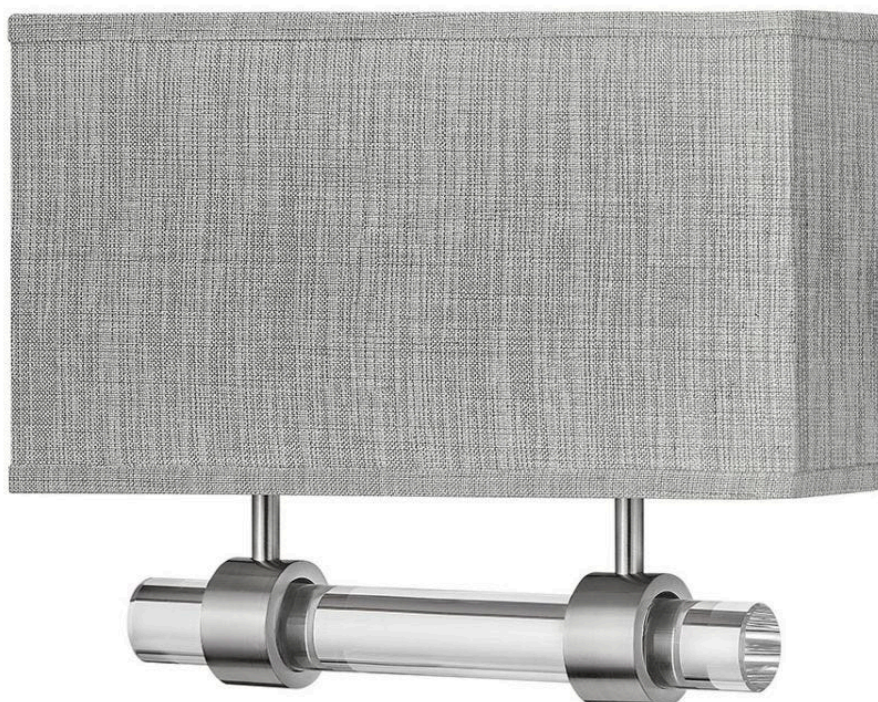

GALERIE

COLLECTION

LUSTER HEATHERED GRAY

TWO LIGHT SCONCE

41603BN

Inspired by its lustrous appeal, Luster is a supremely suitable wall sconce for a variety of hospitality or residential settings. Luster features a clear glass rod with chic beveled ends, and comes in either a Brushed Nickel or Heritage Brass finish met with an Off White Linen or Heather Gray Linen shade. This LED sconce is fully dimmable and ADA compliant.

FINISH: Brushed Nickel

SHADE: Heathered Gray Linen

WIDTH: 15"

HEIGHT: 11.8"

LIGHT SOURCE: Integrated LED

WATTAGE: 32w LED *Included

HINKLEY

HINKLEY
33000 Pin Oak Parkway
Avon Lake, OH 44012