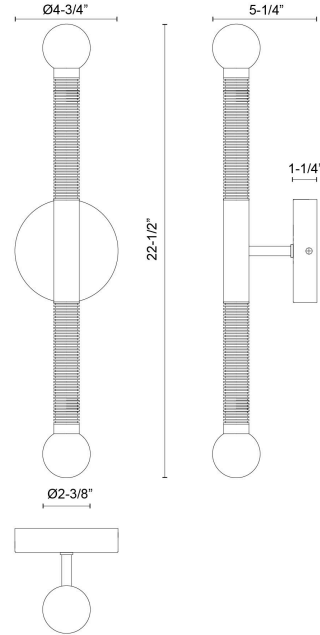

Arden 23-in Wall/Vanity Light

Model	Color Temperature	Wattage	Voltage	Total Lumens	Delivered Lumens	Dimmer Support (Optional, Not Included)
WV612223-UNV WV612223BGOP-UNV WV612223MBOP-UNV	3000K	11W	120-277V	1260lm	865lm* (BGOP) 835lm* (MBOP)	TRIAC/ELV

SPECIFICATION DETAILS

Fixture Dimensions	W2-3/8" x H22-1/2" x E5-1/4"
Canopy Dimensions	D4-3/4" x E1-1/4"
Location	Damp
Dimming Range	100% - 10%
Glass Details	Opal Glass
Illumination Direction	Up/Down
Light Source/Life	LED (50,000 hours) 90CRI
Material	Aluminum, Glass
Mounting Direction	Wall Mount all orientation
Height from Center	11-1/4"
Compliance	ETL Certified: Yes CEC Title 24: Yes