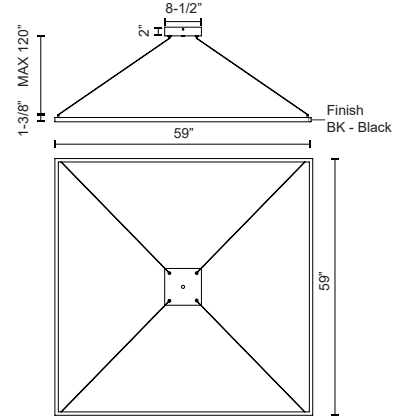

PIAZZA PD88160-UNV-010

PENDANTS

PROJECT

PD88160-BK-UNV-010
Black

SPECIFICATION DETAILS

Fixture Dimensions	L59" x W59" x H1-3/8"
Light Source	LED with DC Driver
Wattage	125W
Total Lumens	9250lm
Delivered Lumens	BK-3417lm
Voltage	120-277V
Color Temperature	3000K
CRI (Ra)	90CRI
Optional Color Temps	2700K - 5000K Available, Minimum Order Quantities Apply
LED Rated Life	50,000 hours
Dimming	100% - 10%, TRIAC or ELV Dimmer (Not Included) or 0-10V Dimmer (Not Included)
Diffuser Details	Frosted Silicone Diffuser
Adjustable	Yes
Wire Length	120" Max
Wire Type	BK - Black Wire
Minimum Hang Height	42"
Sloped Ceiling Adaptable	Yes
Location	Dry
Illumination Direction	Downlight
Canopy Dimensions	L9-1/2" x W9-1/2" x H2"
Paint Finish	BK02
CEC Title 24 JA8	Yes, JA8-2022

* For custom options, consult factory for details.

* For warranty information, please visit www.kuzcolighting.com/warranty

DESCRIPTION

Extruded aluminum with rectangular profile. Flush silicone diffuser. Matte powder-coated finish. Down light. Duo canopy mounting style