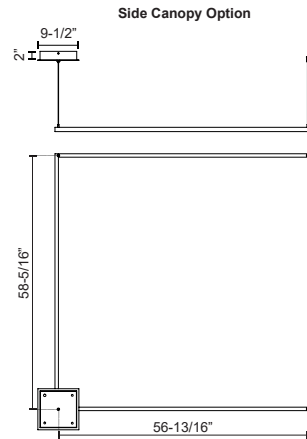

PIAZZA PD88160-UNV-010

PENDANTS

PROJECT

PD88160-BK-UNV-010
Black

SPECIFICATION DETAILS

Fixture Dimensions	L59" x W59" x H1-3/8"
Light Source	LED with DC Driver
Wattage	125W
Total Lumens	9250lm
Delivered Lumens	BK-3417lm
Voltage	120-277V
Color Temperature	3000K
CRI (Ra)	90CRI
Optional Color Temps	2700K - 5000K Available, Minimum Order Quantities Apply
LED Rated Life	50,000 hours
Dimming	100% - 10%, TRIAC or ELV Dimmer (Not Included) or 0-10V Dimmer (Not Included)
Diffuser Details	Frosted Silicone Diffuser
Adjustable	Yes
Wire Length	120" Max
Wire Type	BK - Black Wire
Minimum Hang Height	42"
Sloped Ceiling Adaptable	Yes
Location	Dry
Illumination Direction	Downlight
Canopy Dimensions	L9-1/2" x W9-1/2" x H2"
Paint Finish	BK02
CEC Title 24 JA8	Yes, JA8-2022

* For custom options, consult factory for details.

* For warranty information, please visit www.kuzcolighting.com/warranty

DESCRIPTION

Extruded aluminum with rectangular profile. Flush silicone diffuser. Matte powder-coated finish. Down light. Duo canopy mounting style