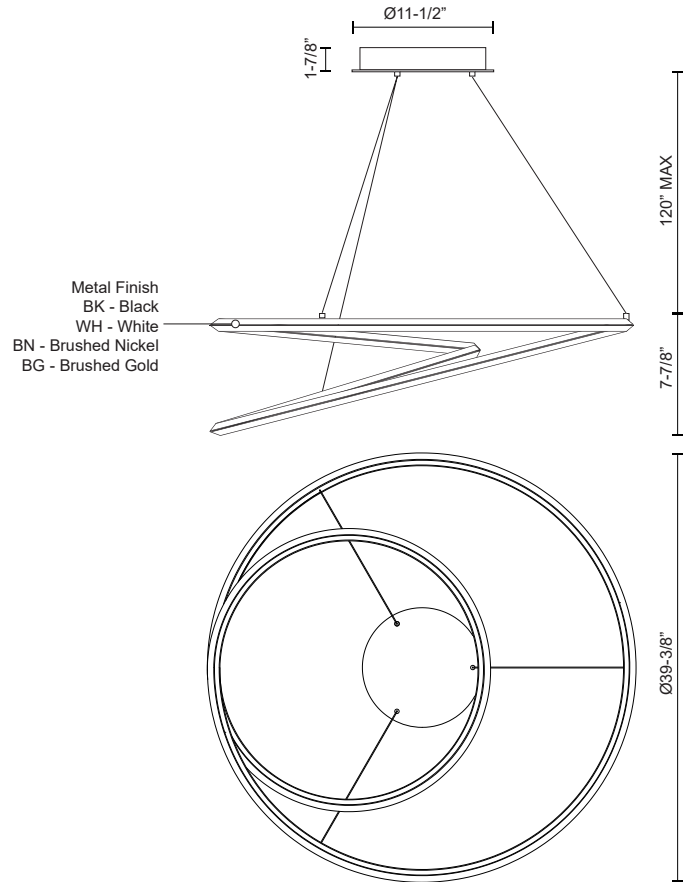

Fixture Dimensions	D39-3/8" x H7-7/8"
Light Source	LED with DC Driver
Wattage	94W
Total Lumens	5850lm
Delivered Lumens	BG-4455lm*; BK-4160lm*; BN-4763lm; WH-4850lm*
Voltage	120-277V
Color Temperature	3000K
CRI (Ra)	90CRI
Optional Color Temps	2700K - 5000K Available, Minimum Order Quantities Apply
LED Rated Life	50,000 hours
Dimming	100% - 10%, TRIAC or ELV Dimmer (Not Included) or 0-10V Dimmer (Not Included)
Diffuser Details	White Acrylic Diffuser
Adjustable	Yes
Wire Length	120" Max
Wire Type	BG, BN, WH - Clear Wire; BK - Black Wire;
Minimum Hang Height	24"
Sloped Ceiling Adaptable	Yes
Location	Dry
Canopy Dimensions	D11-1/2"x H1-7/8"
Paint Finish	BG01; BK02; BN01; WH02;
Material	Aluminum + Acrylic
Illumination Direction	Omni-directional
CEC Title 24 JA8	Yes, JA8-2022

* For custom options, consult factory for details.

* For warranty information, please visit www.kuzcolighting.com/warranty

DESCRIPTION

Triangular in section the interior arcing surface of the lamp structure emanates light while the profile tapers into a razor thin edge. Available in two sizes the gestural Ampersand chandelier provides a reductive aesthetic focus but accomplished with a poetic flair.