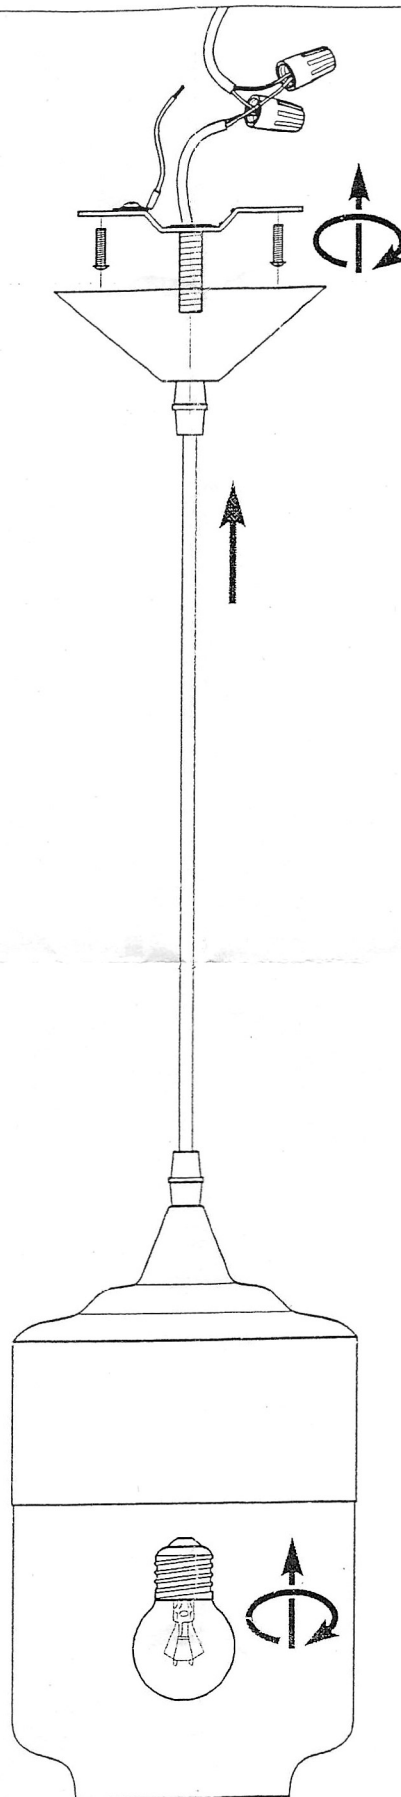

INSTRUCTIONS

NOTES:

1. The symbol  indicates that the lamp head must be at least '0.2m' from the lighted surface.
2. The symbol  indicates this luminaire is suitable for use on normally flammable surface.
3. The symbol  indicates the luminaire is only suitable for use indoors.