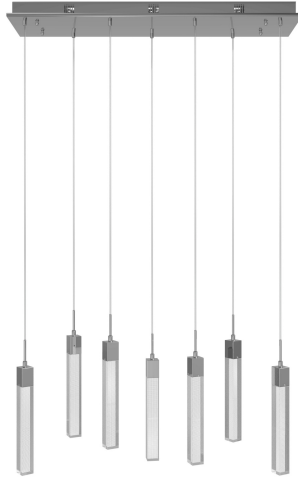

AVE

L I G H T I N G

Item#: HF1900-7-GL-CH-SNW

Product Type MULTI PORT PENDANT
Collection Name THE ORIGINAL GLACIER COLLECTION
Finish POLISHED CHROME
Length-Ext. 47 in.
Width 11 in.
Height 130 in.
Weight 69 lbs
Voltage 120
Lumens 2660
Listing UL
Light Source BULB
Bulb Quantity 7
Bulb Wattage 6.5
Bulb Base Type GU10 LED
Bulb Included YES
Dimmable YES
Sloped Install YES
Warranty 1 YEAR LIMITED ELECTRICAL WARRANTY