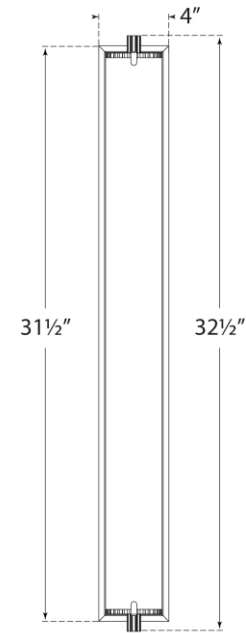

## Calliope Over The Mirror Bath Light

Item # TOB 2193PN-WG

Designer: Thomas O'Brien

Height: 32.75"

Width: 3.75"

Extension: 3.5"

Backplate: 3" x 30.5" Rectangle

Finishes: BZ, HAB, PN

Glass Options: WG

Lightsource: Dedicated LED

Wattage: 26w (2000lm)

Weight: 10 Pounds

Front View

Side View