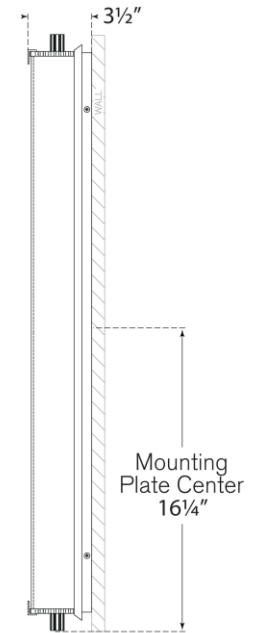

## Calliope Over The Mirror Bath Light

Item # TOB 2193PN-WG

Designer: Thomas O'Brien

Height: 32.75"

Width: 3.75"

Extension: 3.5"

Backplate: 3" x 30.5" Rectangle

Finishes: BZ, HAB, PN

Glass Options: WG

Lightsource: Dedicated LED

Wattage: 26w (2000lm)

Weight: 10 Pounds

Front View

Side View