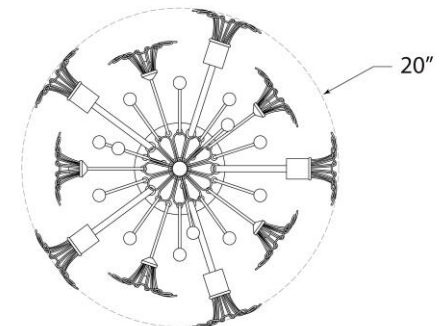

## Keaton Bouquet Flush Mount

Item # KS 4311LC

Designer: kate spade new york

Height: 11.25"

Width: 22.75"

Canopy: 5.5" Round

Finishes: BSL, G, LC

Socket: 6 - E12 Candelabra

Wattage: 6 - 40 G16.5

Weight: 9 Pounds

Front View

Bottom View