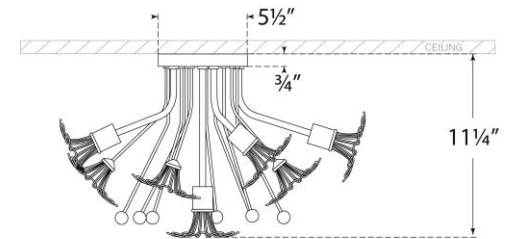

## Keaton Bouquet Flush Mount

Item # KS 4311LC

Designer: kate spade new york

Height: 11.25"

Width: 22.75"

Canopy: 5.5" Round

Finishes: BSL, G, LC

Socket: 6 - E12 Candelabra

Wattage: 6 - 40 G16.5

Weight: 9 Pounds

Front View

Bottom View