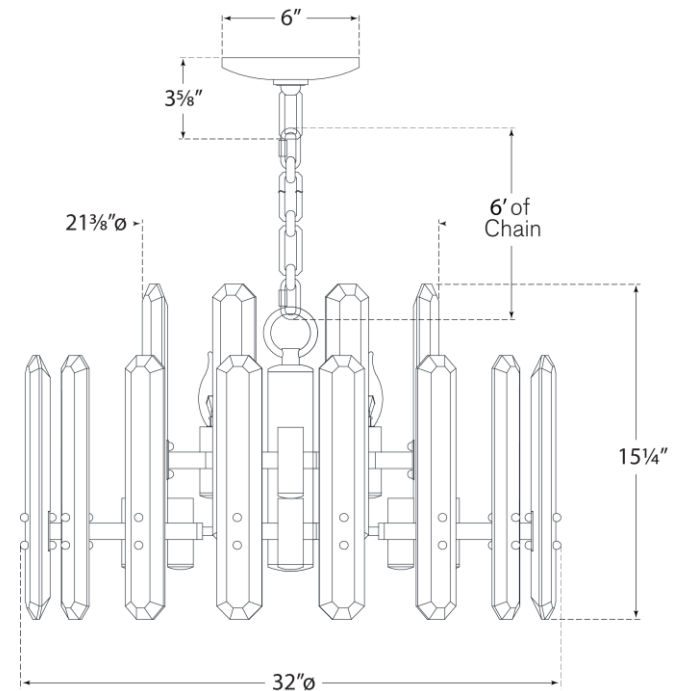

TEAR SHEET

Bonnington Large Chandelier

Item # ARN 5125PN-CG

Designer: AERIN

Height: 15.25"

Width: 32"

Canopy: 6" Octagonal

Finishes: HAB, PN

Trim Options: ALB, CG

Socket: 18 - E12 Candelabra

Wattage: 18 - 40 C11

Weight: 73 Pounds

ARN5125