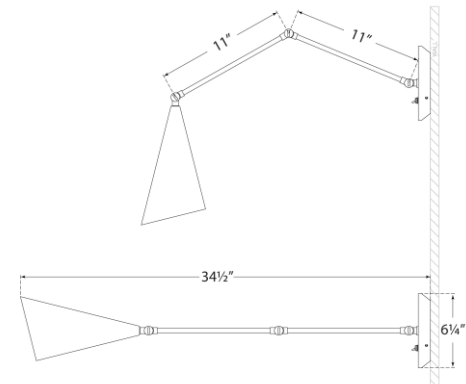

### Clemente Double Arm Library Sconce

Item # ARN 2912WHT

Designer: AERIN

Height: 20" - 35.5"

Width: 6.5"

Extension: 13" - 35"

Backplate: 6.25" Round

Finishes: BLK, WHT

Shade Treatments: BKL, WHT

Socket: E26 Keyless w/ Toggle on Backplate

Wattage: 40 A19

Weight: 4 Pounds

Side View