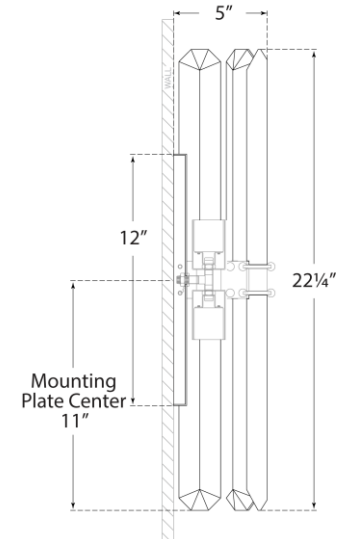

## Bonnington Tall Sconce

Item # ARN 2125HAB

Designer: AERIN

Height: 22"

Width: 7.5"

Extension: 5"

Backplate: 4.5" x 12" Rectangle

Finishes: HAB, PN

Trim Options: ALB, CG

Socket: 2 - E26 Keyless

Wattage: 2 - 40 T6

Weight: 16 Pounds

Top View

Front View

Side View