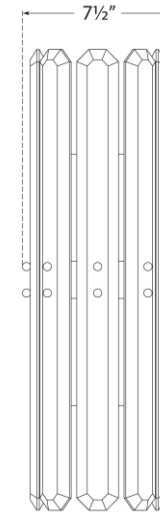

# TEAR SHEET

## Bonnington Tall Sconce

Item # ARN 2125HAB

Designer: AERIN

Height: 22"

Width: 7.5"

Extension: 5"

Backplate: 4.5" x 12" Rectangle

Finishes: HAB, PN

Trim Options: ALB, CG

Socket: 2 - E26 Keyless

Wattage: 2 - 40 T6

Weight: 16 Pounds

Top View

Front View

Side View