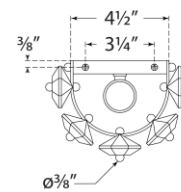

## Bonnington Tall Sconce

Item # ARN 2125HAB

Designer: AERIN

Height: 22"

Width: 7.5"

Extension: 5"

Backplate: 4.5" x 12" Rectangle

Finishes: HAB, PN

Trim Options: ALB, CG

Socket: 2 - E26 Keyless

Wattage: 2 - 40 T6

Weight: 16 Pounds

Top View

Front View

Side View