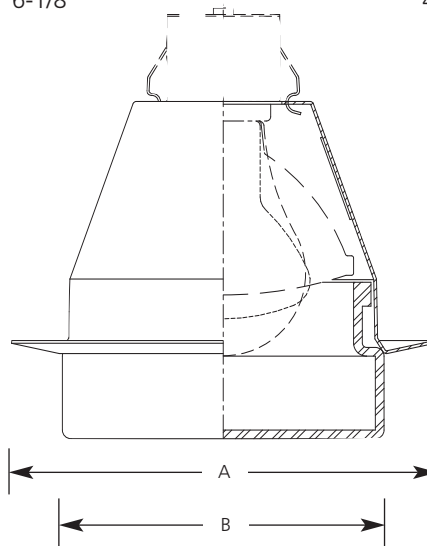

Type _____
 -28
 P8109

Catalog No.	Finish		Dimensions (Inches)	
	White Glass, Metallic Flange		A	B
P8109	-28	6-1/8	4-5/8	

Lamp Wattage

Housing	IC	Non-IC
P84-AT	30R20	30P20
P184-TG	30R20	30R20
P85-TG	N/A	60A19, 75PAR30
P85-AT	40A19, 50w PAR30	40A19, 50PAR30
P85-FB	N/A	40A19, 50PAR30
P185-TG	N/A	60A19, 50PAR30

Specifications:

Flange

- Brushed Silver (-16) or Bright White (-28) metal flange
- No light leaks around trim flange
- Covers irregular ceiling openings
- Powder coated

Lens

- Drop opal glass
- Twists and locks into reflector for easy lamp access

Labels

- UL-CUL wet location listed

Trim

- Positive upward spring action forces trim to fit snugly against the ceiling
- Socket mounts to trim for optimum performance and consistent lamp position
- Full aluminum interior reflector