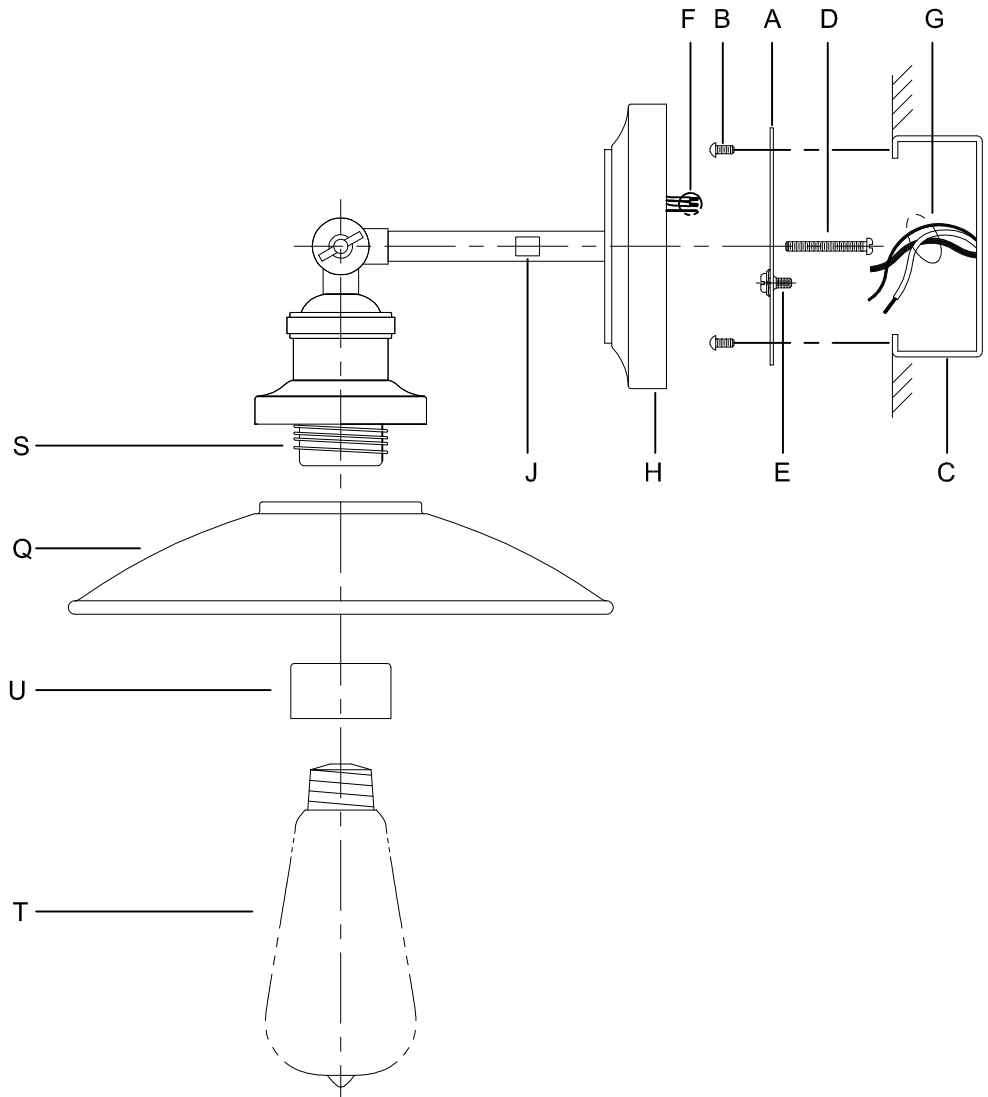

Assembly & Installation Instructions

CAUTION: Read instructions carefully and turn electricity off at main circuit breaker panel before beginning installation.

7156

*****

WARNING - If any Special Control Devices are used with this Fixture, Follow the Instructions Carefully to assure full compliance with N.E.C. requirements. If there are any questions, contact a Qualified Electrical Contractor.

WARNING - This product contains chemicals known to the State of California to cause cancer, birth defects and /or other reproductive harm. Thoroughly wash hands after installing, handling, cleaning, or otherwise touching this product.

CAUTION - All glass is fragile, use care when handling Glass component(s) and or Lamp(s).

*****

ASSEMBLY STEPS:

PASOS PARA ENSAMBLAR:

MODE D'ASSEMBLAGE:

1. D,E → A
2. B,A → C
3. F → G
4. H,J → D
5. Q,U → S
6. T → S

**B, C, G & T
(NOT FURNISHED)
(NO INCLUIDA)
(NON FOURNIE)**