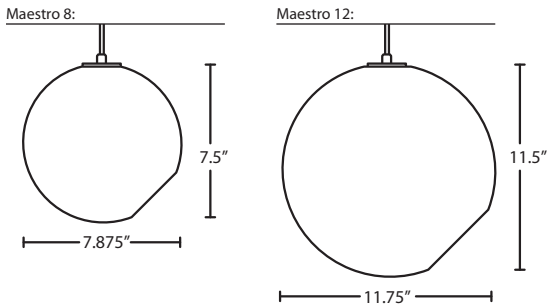

Project Information:

For ordering information, see next page

All dimensions provided are nominal.
Allowance must be made for dimensional tolerance in handcrafted glasses.

REV 5/19