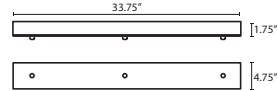

T33V 3 LIGHT BAR CANOPY

- Suitable for sloped ceilings
- Bronze or Satin Nickel
- 20" Dia. shades MAX, with staggered heights