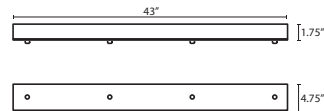

T34V 4 LIGHT BAR CANOPY

- Suitable for sloped ceilings
- Bronze or Satin Nickel
- 20" Dia. shades MAX, with staggered heights