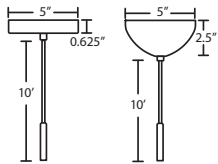

PENDANT OPTIONS:

1JT / 1JC / J MONOPOINT PENDANT CANOPY

- Flat (1JT) or Dome (1JC) Canopy styles. Dome style allows adjustment without cutting cord.
- "J" option is pendant less canopy for multipoint canopy (options to the right)
- Suitable for sloped ceilings
- Cord: 10' SVT, 5" sleeve at socketholder (V Series utilizes SJT-type)
- Bronze or Satin Nickel

ACCESSORIES:

LONGER CORD LENGTHS:

Longer cord length of 15' available. Add an "L" to the end of the item number, i.e. 1JC-169707-SNL.

LOW WATTAGE LABELING:

Incandescent fixture supplied with 16 watt relamp label. Add an "LW" to the end of the item number, i.e. 1JC-169707-SN-LW.

CORD SLEEVES:

If concealing the cord is desired, order our 0.25" dia. metal sleeves. Each sleeve is 18" long and may be field cut.

- **T118-SN** Satin Nickel
- **T118-BR** Bronze

STEMHOOKS:

Suspension hooks allow cord drops to be placed wherever desired. Suitable for sloped ceilings.

- **T103BR** Bronze
- **T103SN** Satin Nickel

MULTIPOINT CANOPY OPTIONS:

T33X 3 LIGHT ROUND CANOPY

- Suitable for sloped ceilings
- Bronze or Satin Nickel
- 10" Dia. shades MAX, with staggered heights