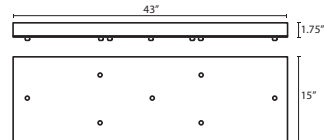

T37V 7 LIGHT BAR CANOPY

- Suitable for sloped ceilings
- Bronze or Satin Nickel
- 14" Dia. shades MAX, with staggered heights

HOW TO ORDER A MULTILIGHT FIXTURE

Order your canopy with the selected 120V multi light pendants (indicated by "B" or "J" prefix) for the complete fixture:

Example: 1x T33XL-SN (3 Light Large Round Canopy)

1x J-MAESTRO8CL-SN (Maestro 8 Pendant in Clear)

1x J-MAESTRO8SM-SN (Maestro 8 Pendant in Smoke)

1x J-MAESTRO12CL-SN (Maestro 12 Pendant in Clear)