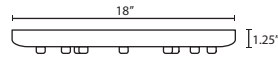

T39X 9 LIGHT ROUND CANOPY

- Suitable for sloped ceilings
- Bronze or Satin Nickel
- 10" Dia. shades MAX, with staggered heights