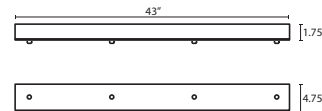

T34V 4 LIGHT BAR CANOPY

- Suitable for sloped ceilings
- Bronze or Satin Nickel
- 20" Dia. shades MAX, with staggered heights