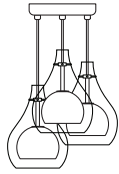

ORDERING:

CONNECTION	GLASS OPTIONS	LAMP OPTIONS	METAL FINISH
Cord Fixtures	ELLE11CG Cognac	(blank) 60W A15	BR Bronze
1JC 1 Lt. Dome	ELLE11CL Clear	LED 9W LED	SN Satin Nickel
1JT 1 Lt. Flat	ELLE11GY Gray		
J For Multi light Canopy			

Ex. 1JT-ELLE11CG-LED-SN
Elle 11 LED Pendant, Cognac Shade, Satin Nickel Finish

Multilight Canopies Available, see right