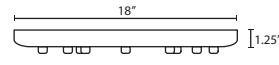

T39X 9 LIGHT ROUND CANOPY

- Suitable for sloped ceilings
- Bronze or Satin Nickel
- 10" Dia. shades MAX, with staggered heights