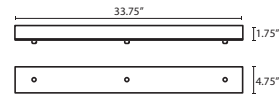

T33V 3 LIGHT BAR CANOPY

- Suitable for sloped ceilings
- Bronze or Satin Nickel
- 20" Dia. shades MAX, with staggered heights