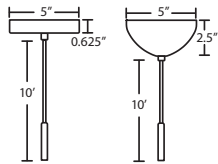

PENDANT OPTIONS:

1JT / 1JC / J MONOPOINT PENDANT CANOPY

- Flat (1JT) or Dome (1JC) Canopy styles. Dome style allows adjustment without cutting cord.
- "J" option is pendant less canopy for multipoint canopy (options to the right)
- Suitable for sloped ceilings
- Cord: 10' SVT, 5" sleeve at socketholder (V Series utilizes SJT-type)
- Bronze or Satin Nickel

ACCESSORIES:

LONGER CORD LENGTHS:
Longer cord length of 15' available. Add an "L" to the end of the item number, i.e. 1JC-169707-SNL.

LOW WATTAGE LABELING:
Incandescent fixture supplied with 16 watt relamp label. Add an "LW" to the end of the item number, i.e. 1JC-169707-SN-LW.

CORD SLEEVES:
If concealing the cord is desired, order our 0.25" dia. metal sleeves. Each sleeve is 18" long and may be field cut.

T118-SN Satin Nickel
T118-BR Bronze

STEMHOOKS:
Suspension hooks allow cord drops to be placed wherever desired. Suitable for sloped ceilings.

T103BR Bronze
T103SN Satin Nickel

MULTIPOINT CANOPY OPTIONS:

T33X 3 LIGHT ROUND CANOPY

- Suitable for sloped ceilings
- Bronze or Satin Nickel
- 10" Dia. shades MAX, with staggered heights