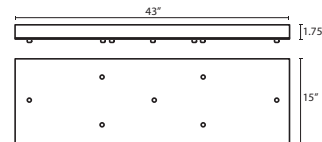

T37V 7 LIGHT BAR CANOPY

- Suitable for sloped ceilings
- Bronze or Satin Nickel
- 14" Dia. shades MAX, with staggered heights

HOW TO ORDER A MULTILIGHT FIXTURE

Order your canopy with the selected 120V multi light pendants (indicated by "B" or "J" prefix) for the complete fixture:

Example: 1x T33XL-SN (3 Light Large Round Canopy)

1x J-ELLE11CL-SN (Elle 11 Pendant in Clear/Opal)

1x J-ELLE11GY-SN (Elle 11 Pendant in Gray/Opal)

1x J-ELLE11CG-SN (Elle 11 Pendant in Cognac/Opal)