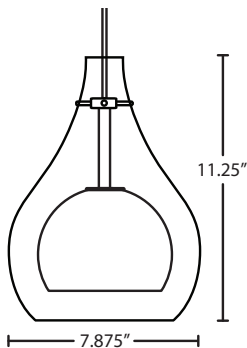

ELLE 11

120V PENDANTS

location:
DAMP

SPECIFICATIONS:

DESCRIPTION

Cord-hung pendant with double-shade design, transcolor outer teardrop glass with inner opal globe diffuser.

LAMPING

Standard: 60W Medium-based A15 shape, 120V, lamp not included. Dimmable with standard incandescent dimmer (not included).

LED: 9W Replaceable LED Lamp 120V, CL dimmable, 90+ CRI, 3000°K CCT, 800 lumens, 30,000 hours, lamp included.

DIFFUSER

Outer teardrop shaped shade shall be of glass with various transcolor decors with an inner Opal Matte glass globe. 7.875" Dia. x 11.25" H

MOUNTING

Installs directly to a 4" octagonal ceiling box. Suitable for sloped ceilings.

LABELS

UL or ETL Listed. Suitable for Damp Locations (interior use only). Consult factory concerning lower wattage labeling for energy requirements.

CLEAR/OPAL (ELLE11CL) & GRAY/OPAL (ELLE11GY)

Project Information:

For ordering information, see next page

All dimensions provided are nominal.
Allowance must be made for dimensional tolerance in handcrafted glasses.