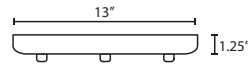

T103BR Bronze
T103SN Satin Nickel

MULTIPOINT CANOPY OPTIONS:

T33X 3 LIGHT ROUND CANOPY

- Suitable for sloped ceilings
- Bronze or Satin Nickel
- 10" Dia. shades MAX, with staggered heights

T33XL 3 LIGHT LARGE ROUND CANOPY