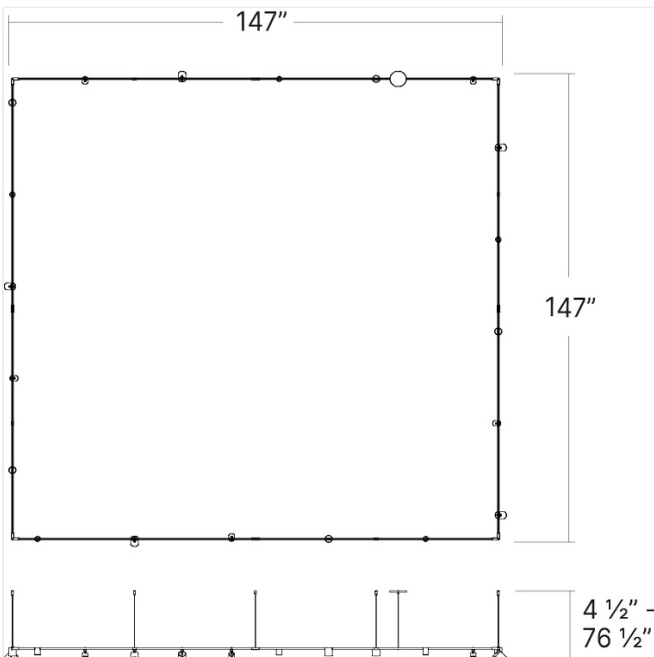

Project:

Suspenders 12" x 12" Path Square w/Precise & Power Precise Smooth Cylinder Luminaires Spec Sheet

SKU: SLS4239-K

This Path Square configuration combines Precise and Power Price luminaires, providing aimable directional light sources to optimize lighting in any space. This fixture can be hung close to a ceiling or up to 20 feet from the surface. This Suspenders configuration is available in a black or white finish.

Learn more: <https://sonnemanlight.com/suspenders-12x12-path-square-w-precise-power-precise-smooth-cylinder-luminaires>

Type #:

Dimensions

Height:	3"
Width:	147"
Length:	147"
Canopy/Backplate/Base:	5
Hanging Details:	6' Adj. Cords/Cables
Canopy/Backplate/Base Height:	0.5

Electrical Specs

Bulb(s) Included?:	Yes
Bulb 1 Type:	Power Precise Direct Mount Smooth Cylinder
Bulb 2 Type:	Power Precise Bar-Mounted Aimable Smooth Cylinder
Bulb 3 Type:	Precise Direct Mount Smooth Cylinder
Bulb Quantity:	20
Input Voltage:	120VAC
Wattage:	116
Initial Lumens:	7700
Delivered Lumens:	4620
Kelvin:	3000K
CRI:	90
Power Supply Type:	Transformer
Power Supply Quantity:	1
Power Supply Location:	Remote
Dimming Type:	ELV